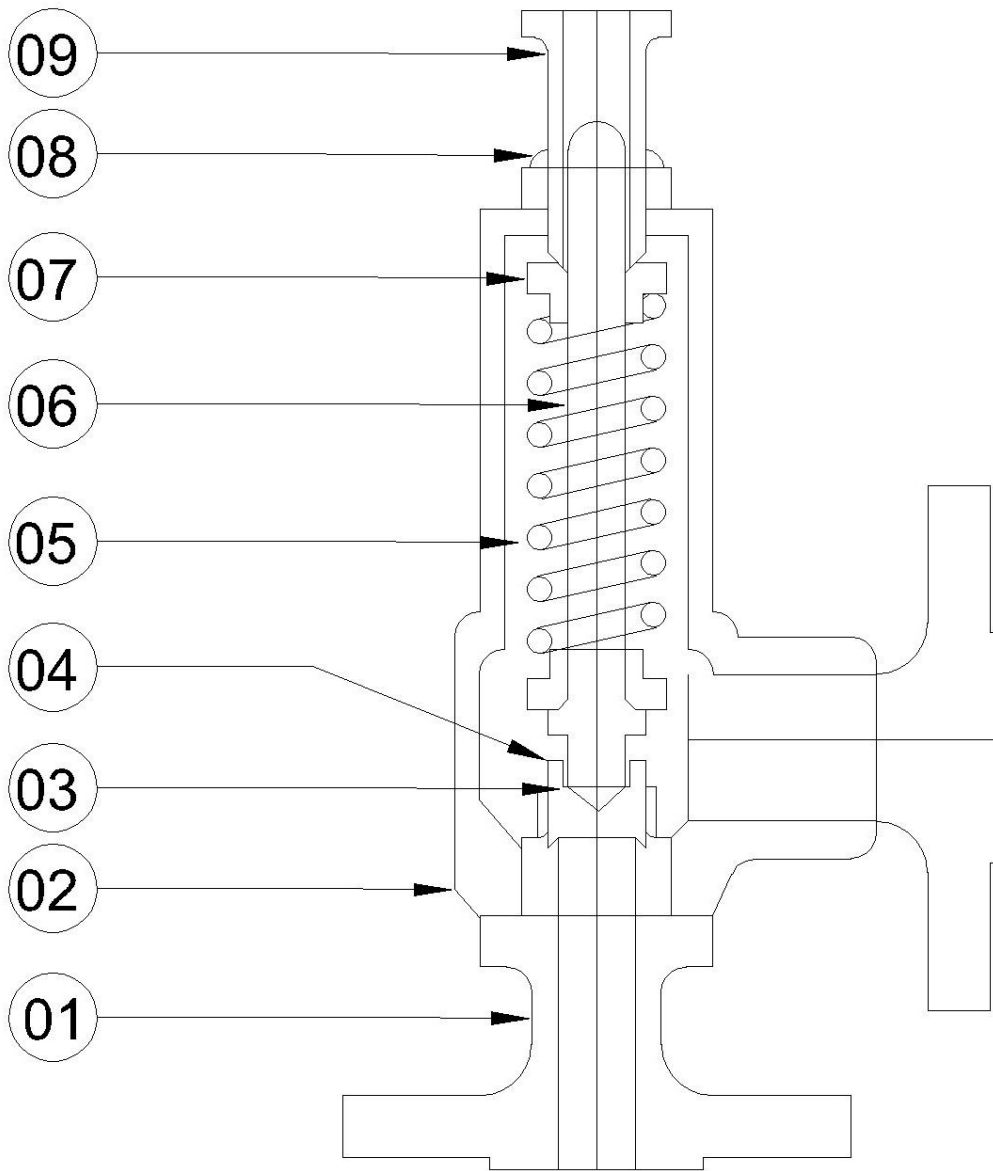

SAFTEY RELIEF VALVE

Model No. ICH/SRV/NB

Size: 15 NB to 300 NB

1	Body	Cast steel ASTM A 216 WCB, A351 CF8, A351 CF8M, Hastelloy-C, PTFE Lined
2	Bonnet	Cast steel ASTM A 216 WCB, A351 CF8, A351 CF8M, Hastelloy-C, PTFE Lined
3	Disc	SS 304, SS 316, Hastelloy-C
4	Disc Guide	SS 316, SS 304, PTFE Lined
5	Spring	Chrome Alloy Steel
6	Spindle	SS 316, SS 304, PTFE Lined
7	Spring Washer	SS 316, SS 304, PTFE Lined
8	Check Nut	SS 316, SS 304, PTFE Lined
9	Adjusting Screw	SS 316, SS 304, PTFE Lined